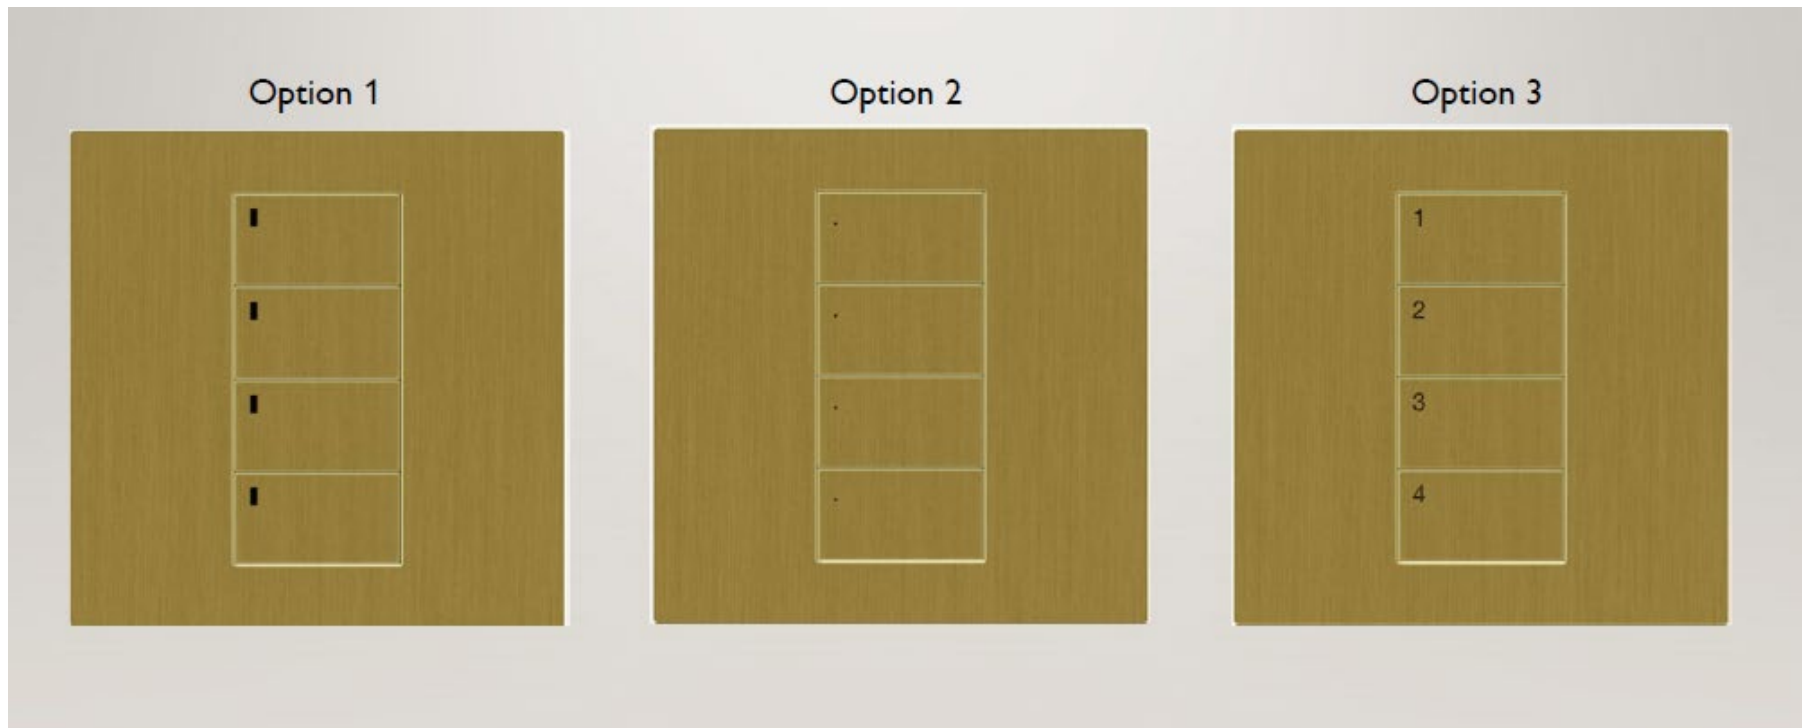

Engravingが決まらない・・・(Palladiomキーパッドのみ)

このように本体と仮エングレービングでオーダーし、後日ボタンキットのみをオーダー(有償)という方法もありますのでお問い合わせください。

カラーについて・・・

Alisse/Palladiom - 他の色に比べ部品調達に納期を多くいただいております (BL/SN/QB/SC)

seeTouch - 他の色に比べ部品調達に納期を多くいただいております (BL/SN/QB/BLA/CLA/BRA)

フォント 一覧

商品	デフォルト サイズ(pt)	可能サイズ (pt.)	フォント 種類	アイコン 可否	Notes
クラロ／ノ バティブ レート	12	10/14	Helvetica	No	
seeTouch	10	8/12/14	Arial	Yes	
Pico	9	10/12/14	Helvetica	Yes	小アイコン のみテキスト と併用化
Palladiom	11	14	Helvetica	Yes	小アイコン のみテキスト と併用化
Alisse	12	14	Helvetica	Yes	
Aviena	12	14	Helvetica	Yes	

こちらに無い
場合でご
希望の場合
は都度お問
い合わせく
ださい。