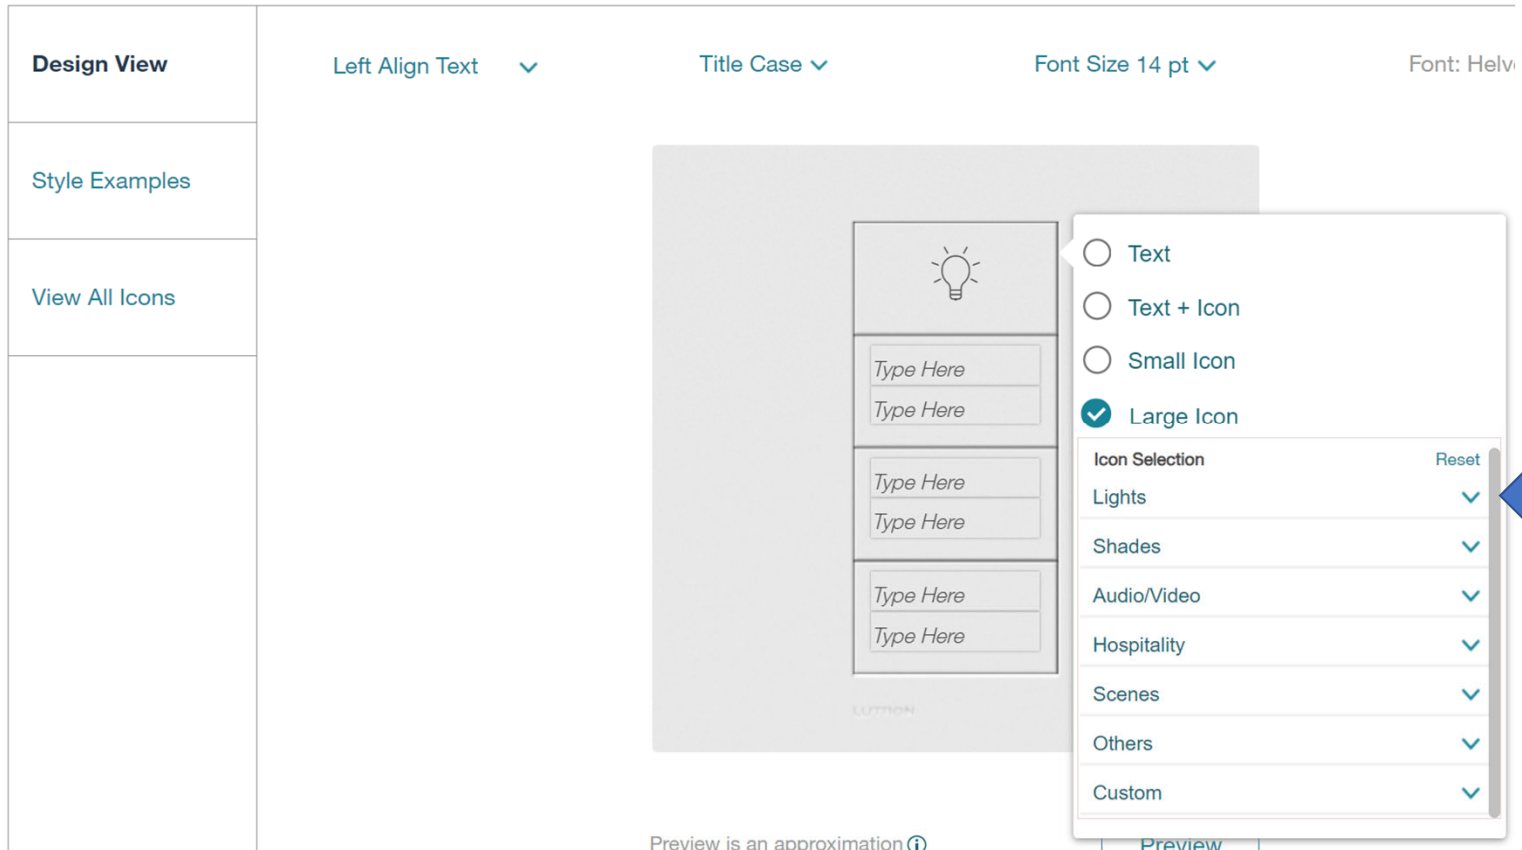

● Large Icon
ラージアイコンのみの場合

アイコンは、下記の
カテゴリーより選択

- Lights
- Shades
- Audio/Video
- Hospitality
- Scenes
- Others
- Custom